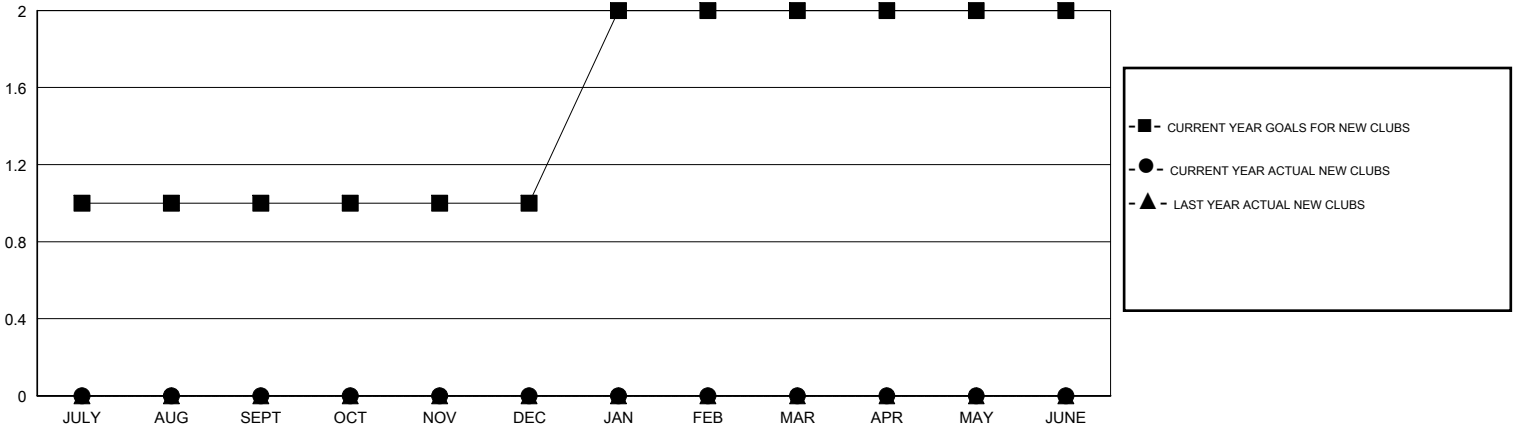

MONTHLY MEMBERSHIP PROGRESS REPORT

District 123

Results as of: 5/31/2015

GMT: MIKLOS HORVATH

LOCATION RUSSIAN FEDERATION

GMT CA 4

Clubs					Members				
RESULTS FOR 2014-2015					RESULTS FOR 2014-2015				
QUARTER	NEW CLUB GOAL	NEW CLUBS	DROPPED CLUBS	NET GAIN/LOSS	QUARTER	NEW MEMBER GOAL	CHARTER AND NEW MEMBERS ADDED	DROPPED MEMBERS	NET GAIN/LOSS
JULY/AUG/SEPT	1	0	0	0	JULY/AUG/SEPT	21	2	5	-3
OCT/NOV/DEC	0	0	1	-1	OCT/NOV/DEC	0	16	17	-1
JAN/FEB/MAR	1	0	0	0	JAN/FEB/MAR	21	3	14	-11
APR/MAY/JUNE	0	0	0	0	APR/MAY/JUNE	0	0	2	-2

GOALS AND ACTUAL NEW CLUBS CUMULATIVE

GOALS AND ACTUAL MEMBERS CUMULATIVE

DROPPED CLUBS: 1	6 CLUBS OF 21 ADDED 1 OR MORE NEW MEMBERS	<u>GENDER DISTRIBUTION</u>	
<u>DROPPED MEMBERS</u>		MALE	131 (54.81%)
DECEASED	CLICK HERE FOR HEALTH ASSESSMENT DATA	FEMALE	108 (45.19%)
CLUB CANCELLED		FAMILY UNIT MEMBERS	15
OTHER		HEAD OF HOUSEHOLD	6
TOTAL		NON-HEAD OF HOUSEHOLD	9