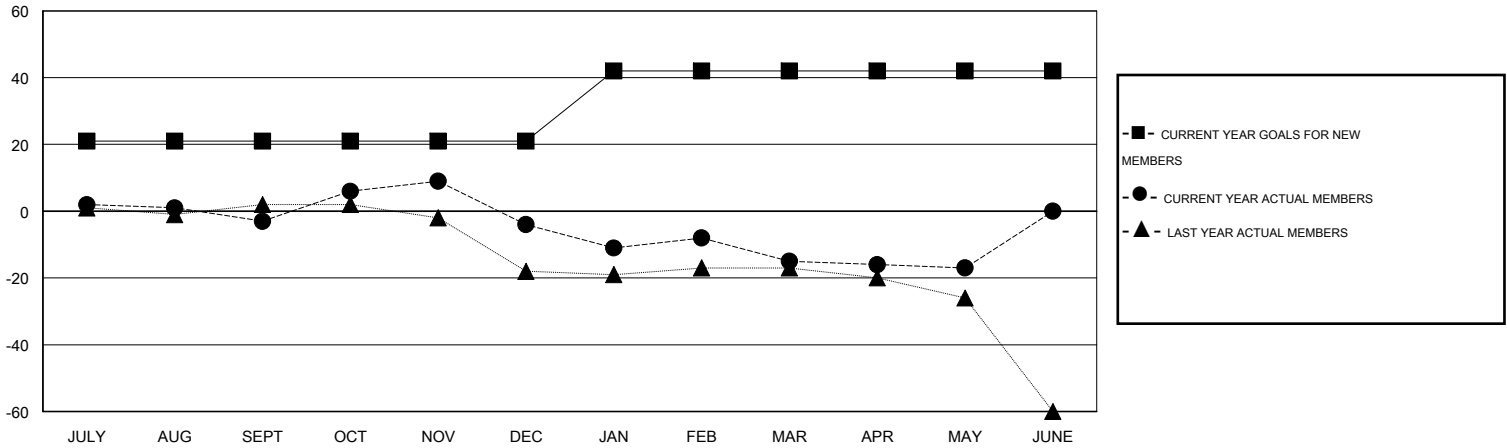

MONTHLY MEMBERSHIP PROGRESS REPORT

District 123

Results as of: 5/31/2015

GMT: MIKLOS HORVATH

LOCATION RUSSIAN FEDERATION

GMT CA 4

Clubs					Members				
RESULTS FOR 2014-2015					RESULTS FOR 2014-2015				
QUARTER	NEW CLUB GOAL	NEW CLUBS	DROPPED CLUBS	NET GAIN/LOSS	QUARTER	NEW MEMBER GOAL	CHARTER AND NEW MEMBERS ADDED	DROPPED MEMBERS	NET GAIN/LOSS
JULY/AUG/SEPT	1	0	0	0	JULY/AUG/SEPT	21	2	5	-3
OCT/NOV/DEC	0	0	1	-1	OCT/NOV/DEC	0	16	17	-1
JAN/FEB/MAR	1	0	0	0	JAN/FEB/MAR	21	3	14	-11
APR/MAY/JUNE	0	0	0	0	APR/MAY/JUNE	0	0	2	-2

GOALS AND ACTUAL NEW CLUBS CUMULATIVE

GOALS AND ACTUAL MEMBERS CUMULATIVE

DROPPED CLUBS: 1	6 CLUBS OF 21 ADDED 1 OR MORE NEW MEMBERS	<u>GENDER DISTRIBUTION</u>	
<u>DROPPED MEMBERS</u>		MALE	131 (54.81%)
DECEASED	CLICK HERE FOR HEALTH ASSESSMENT DATA	FEMALE	108 (45.19%)
CLUB CANCELLED		FAMILY UNIT MEMBERS	15
OTHER		HEAD OF HOUSEHOLD	6
TOTAL		NON-HEAD OF HOUSEHOLD	9